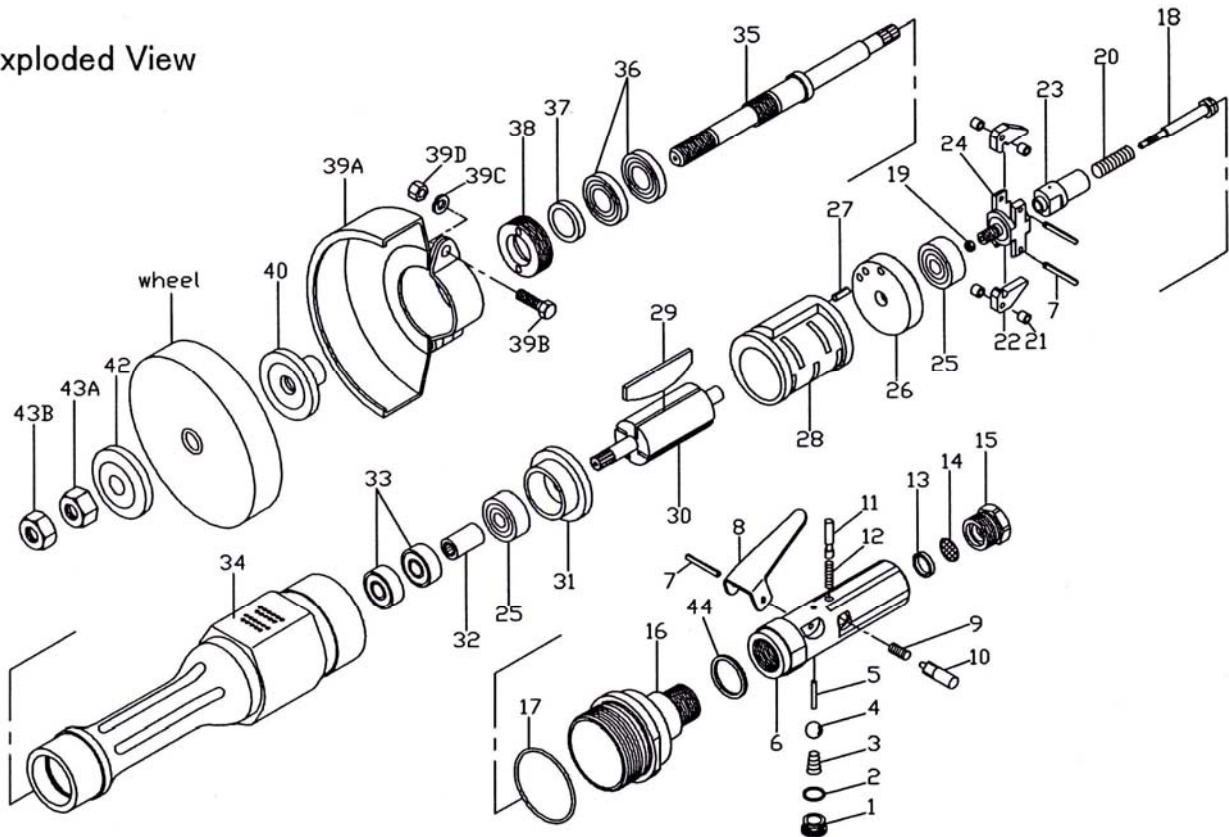

Exploded View

Parts List

Index NO.	Part Number	Description	Q`ty Req`d
1	Y31127010	Valve Cap	1
2	Y31127020	O-Ring S-14	1
3	Y31127030	Valve Spring	1
4	Y31127040	Valve Ball	1
5	Y31127050	Valve Pin	1
6	Y31127060	Handle	1
7	Y31126180	Spring Pin 4 x 28	3
8	Y31127080	Pendanto Valve Lever	1
9	Y31127090	Push Button Spring	1
10	Y31127100	Push Button	1
11	Y31127110	Rock Pin	1
12	Y31127120	Rock Spring	1
13	Y3111903B	Screen Washer	1
14	Y3111903A	Net Screen	1
15	Y31119020	Air Inlet	1
16	Y31129160	Case Cap	1
17	Y31126060	O Ring JASO -2060	1
18	Y31129180	Governor Set Screw	1
19	Y31124130	Governor Nut M4	1
20	Y31126140	Governor Spring	1
21	Y31126170	Governor Ring	4
22	Y31126150	Governor Weight	2
23	Y31126110	Governor Valve	1
24	Y31126160	Governor Body	1

Index NO.	Part Number	Description	Q`ty Req`d
25	Y31126280	Bearing 6301ZZ	2
26	Y31126190	Rear Plate	1
27	Y31126210	Spring Pin 5 x 10	1
28	Y31126200	Cylinder	1
29	Y31126250	Vane	4
30	Y31126220	Rotor	1
31	Y31126260	Front Plate	1
32	Y31124340	Joint	1
33	Y31128250	Bearing 6201ZZ	2
34	Y31126290	Case	1
35	Y31126350	Shaft	1
36	Y31126300	Bearing 6004ZZ	2
37	Y31126330	Felt	1
38	Y31126320	Bearing Nut	1
39A	Y31126400	Wheel Cover	1
39B	Y31126410	Wheel Cover Bolt M8 x 22	1
39C	Y31126430	Spring Washer M8	1
39D	Y31126420	Wheel Cover Nut M8	1
39E	Y3112640A	Wheel Cover CP	1
40	Y31126360	Wheel Carrier	1
42	Y31126370	Wheel Ring	1
43A	Y31126380	Wheel Nut(large)	1
43B	Y31126390	Wheel Nut(small)	1
44	Y31127460	Handle Washer	1